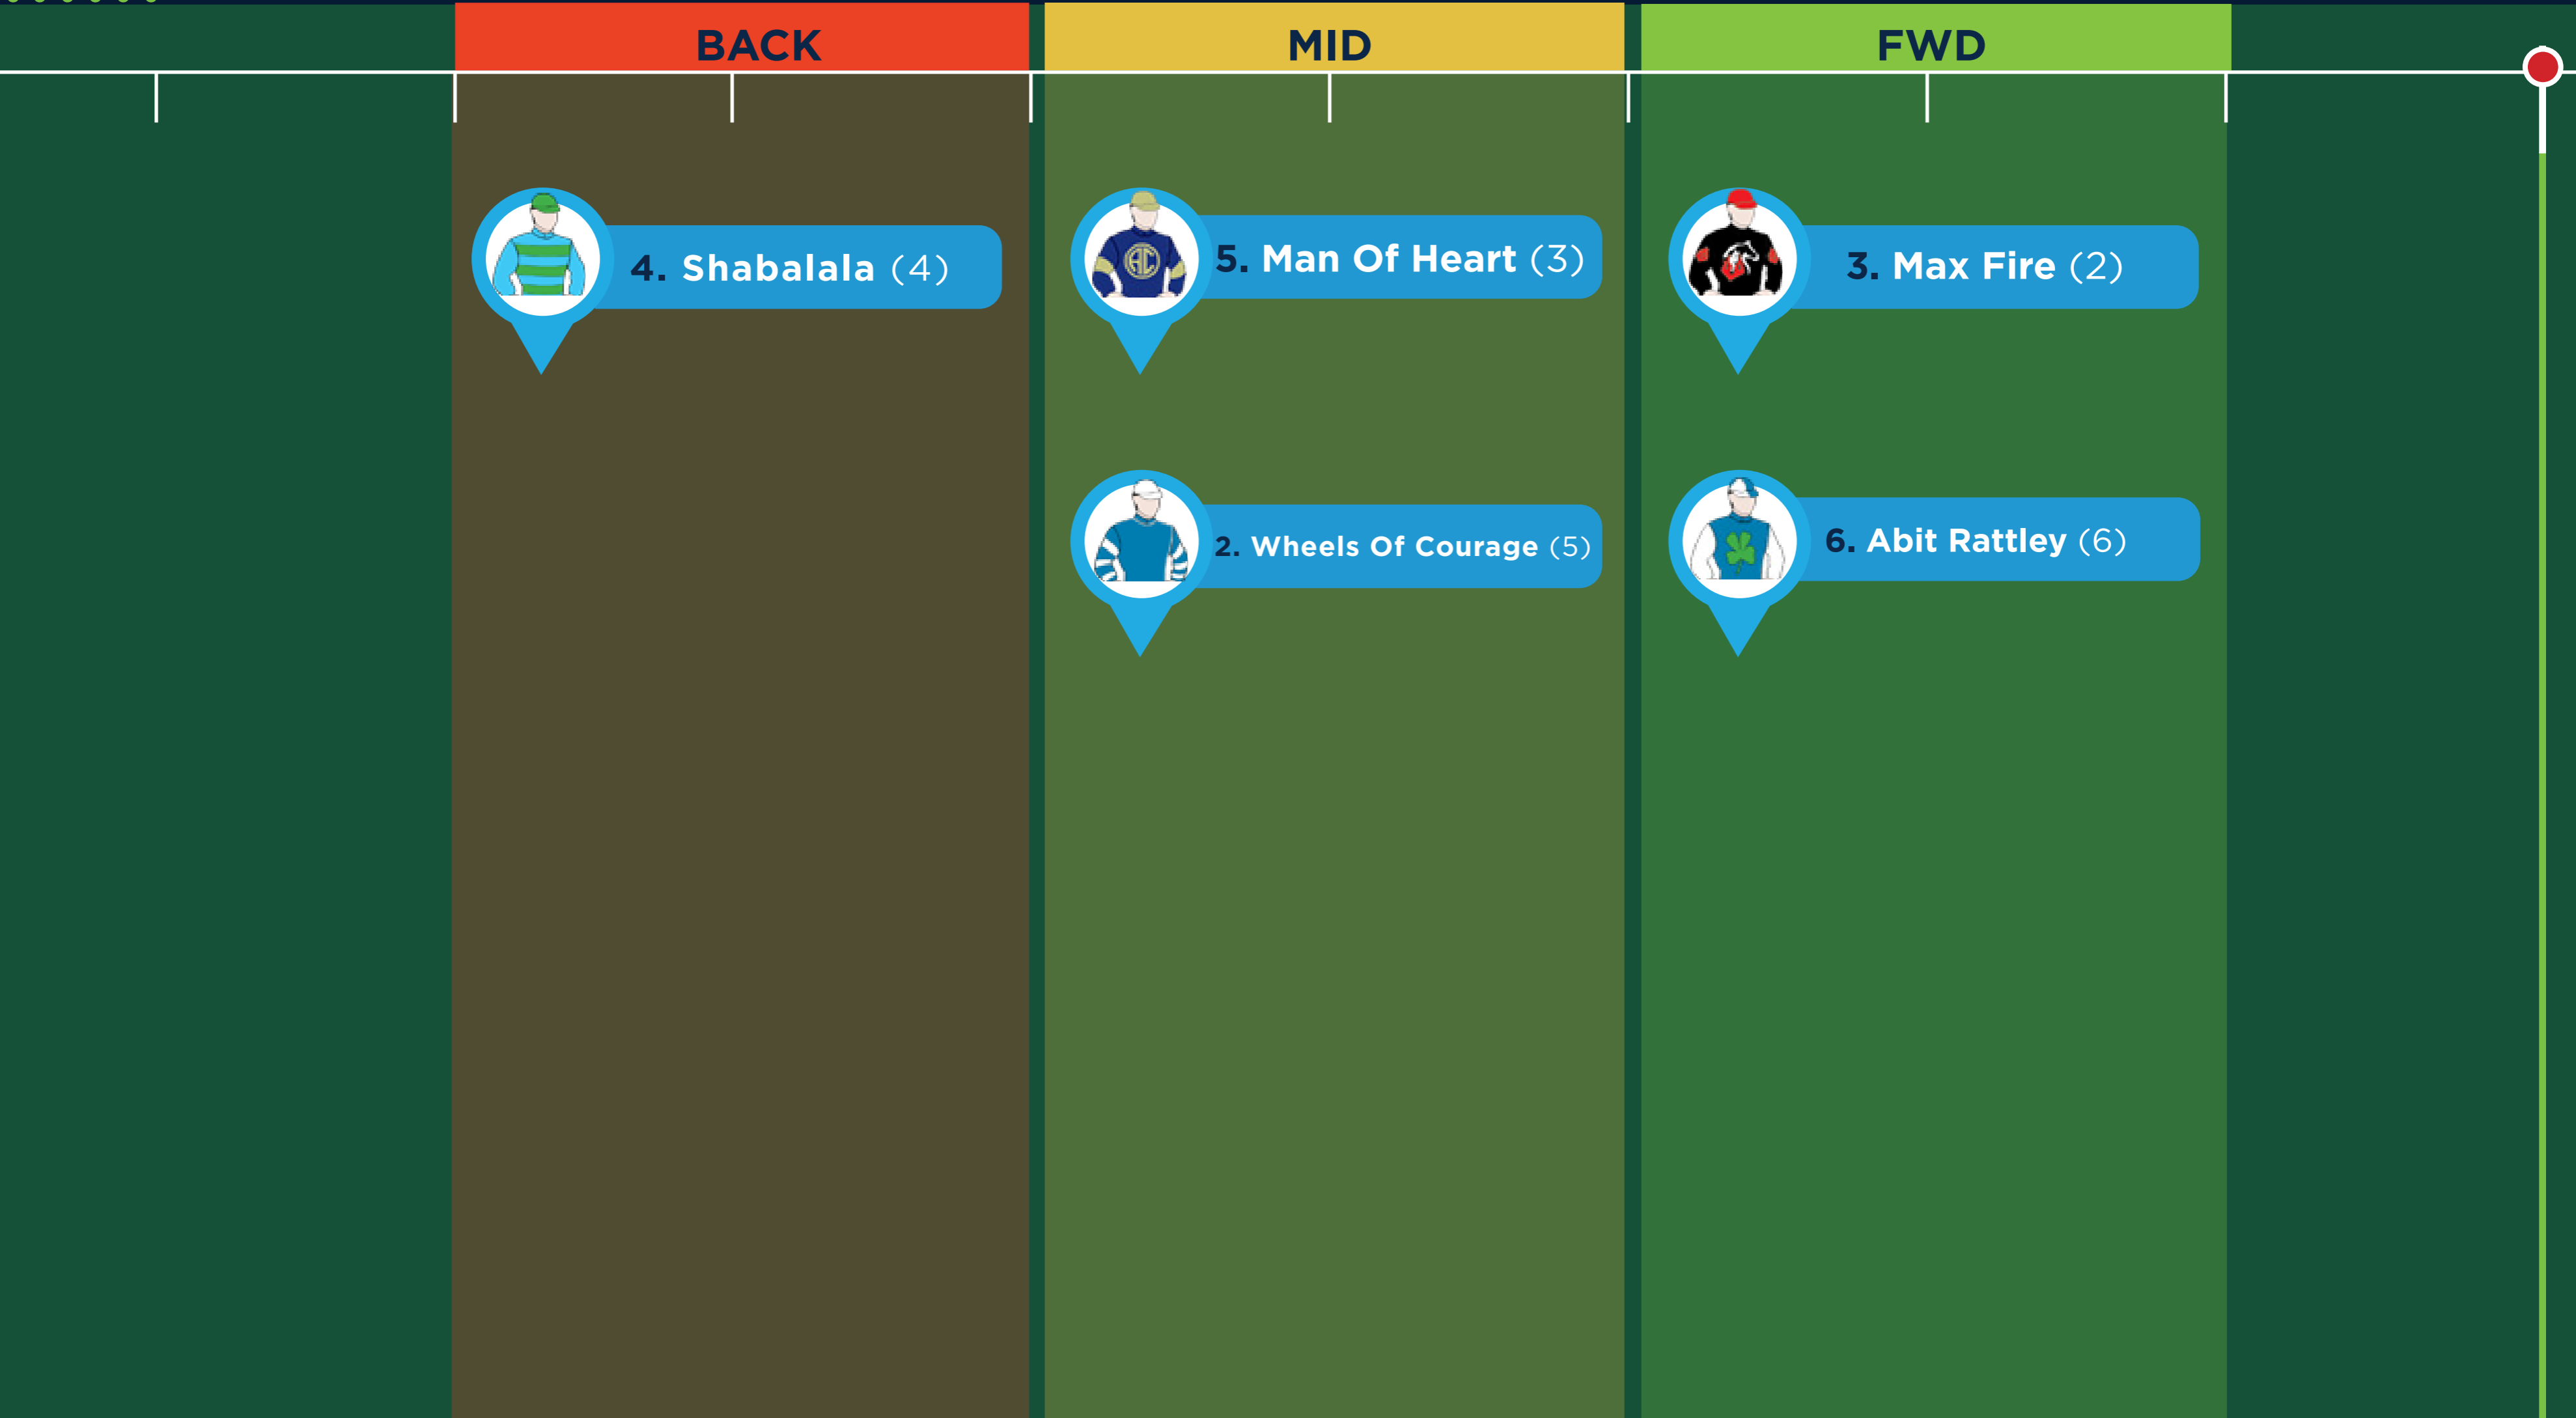

# Racing SA Speed Maps

RACING SA

Speed = AVG

Morphettville Parks | 1. Spring Racing Carnival at Morphettville - Oct. 9 - Nov 6 Handicap 1550m, 12:28pm | Good 4

5. Perfect Route (7)