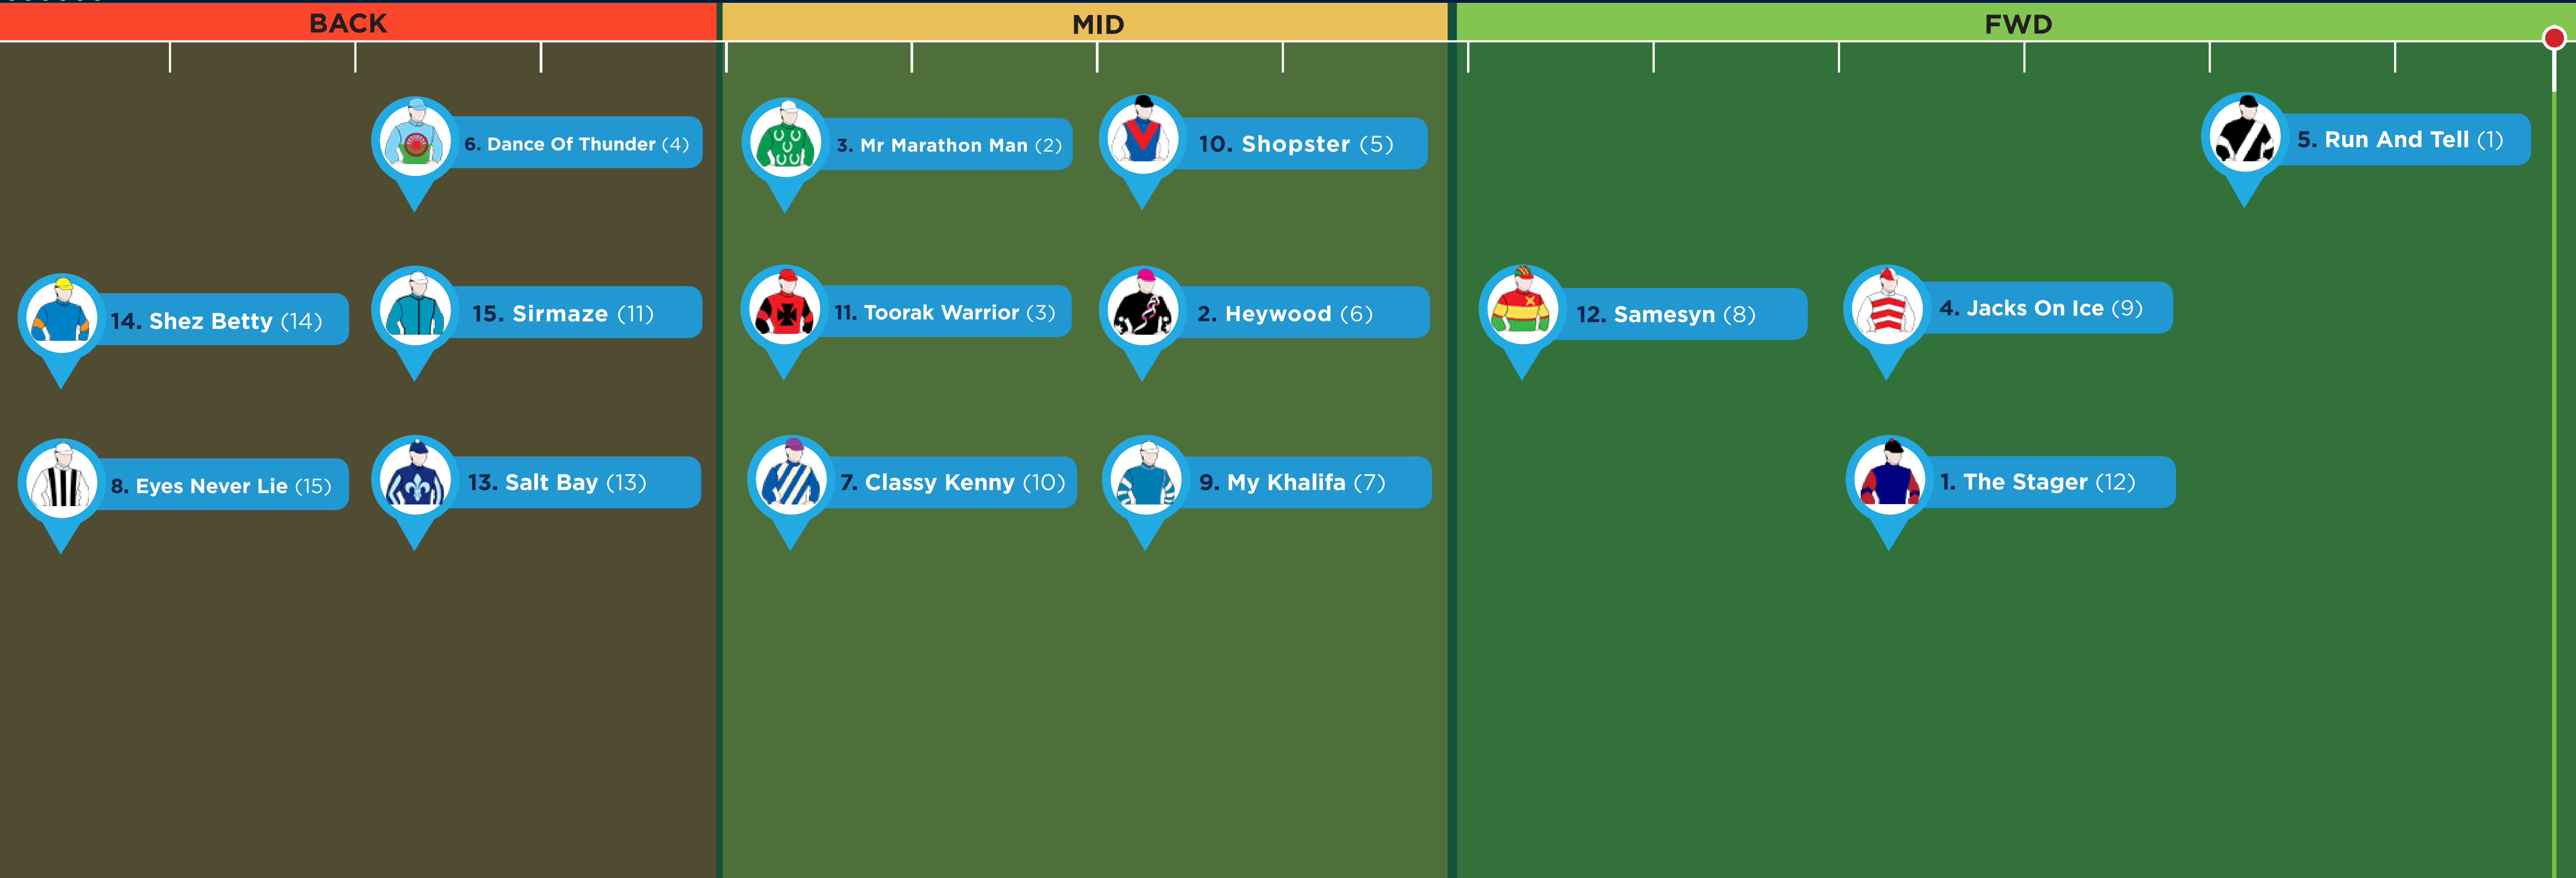

Racing SA Speed Maps

Morphettville | Race 8 - Grand Syndicates - Join Team Grand Today! Handicap 1400m 3:52pm | Soft 6

Speed = FAST