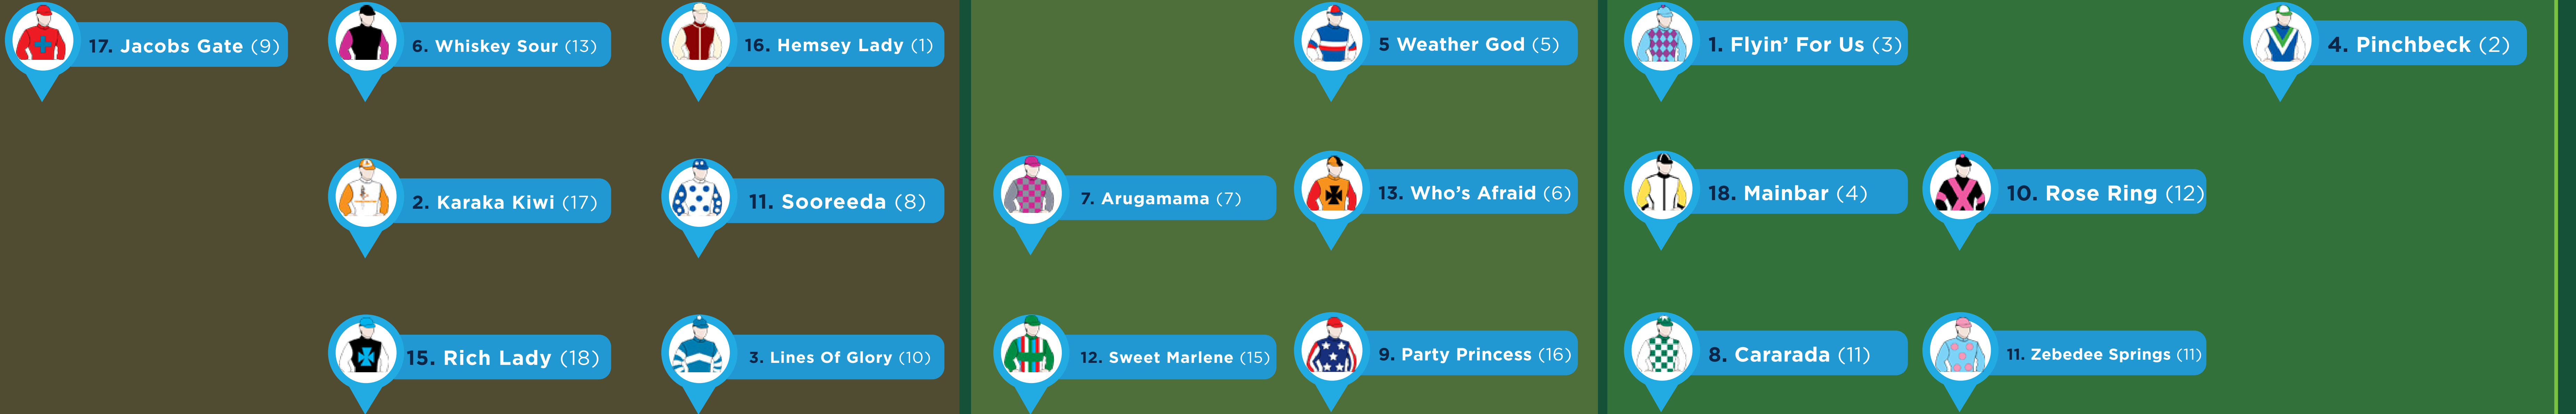

6. Philonize (5)

4. Zorro's Dream (6)

7. Kiki Express (7)

8. Wonderwomen (8)

Racing SA Speed Maps

Morphettville | 3. Quayclean Three-Year-Old Maiden Plate 1100m 1:27pm | Good 4

Speed = ABOVE AVG

Racing SA Speed Maps