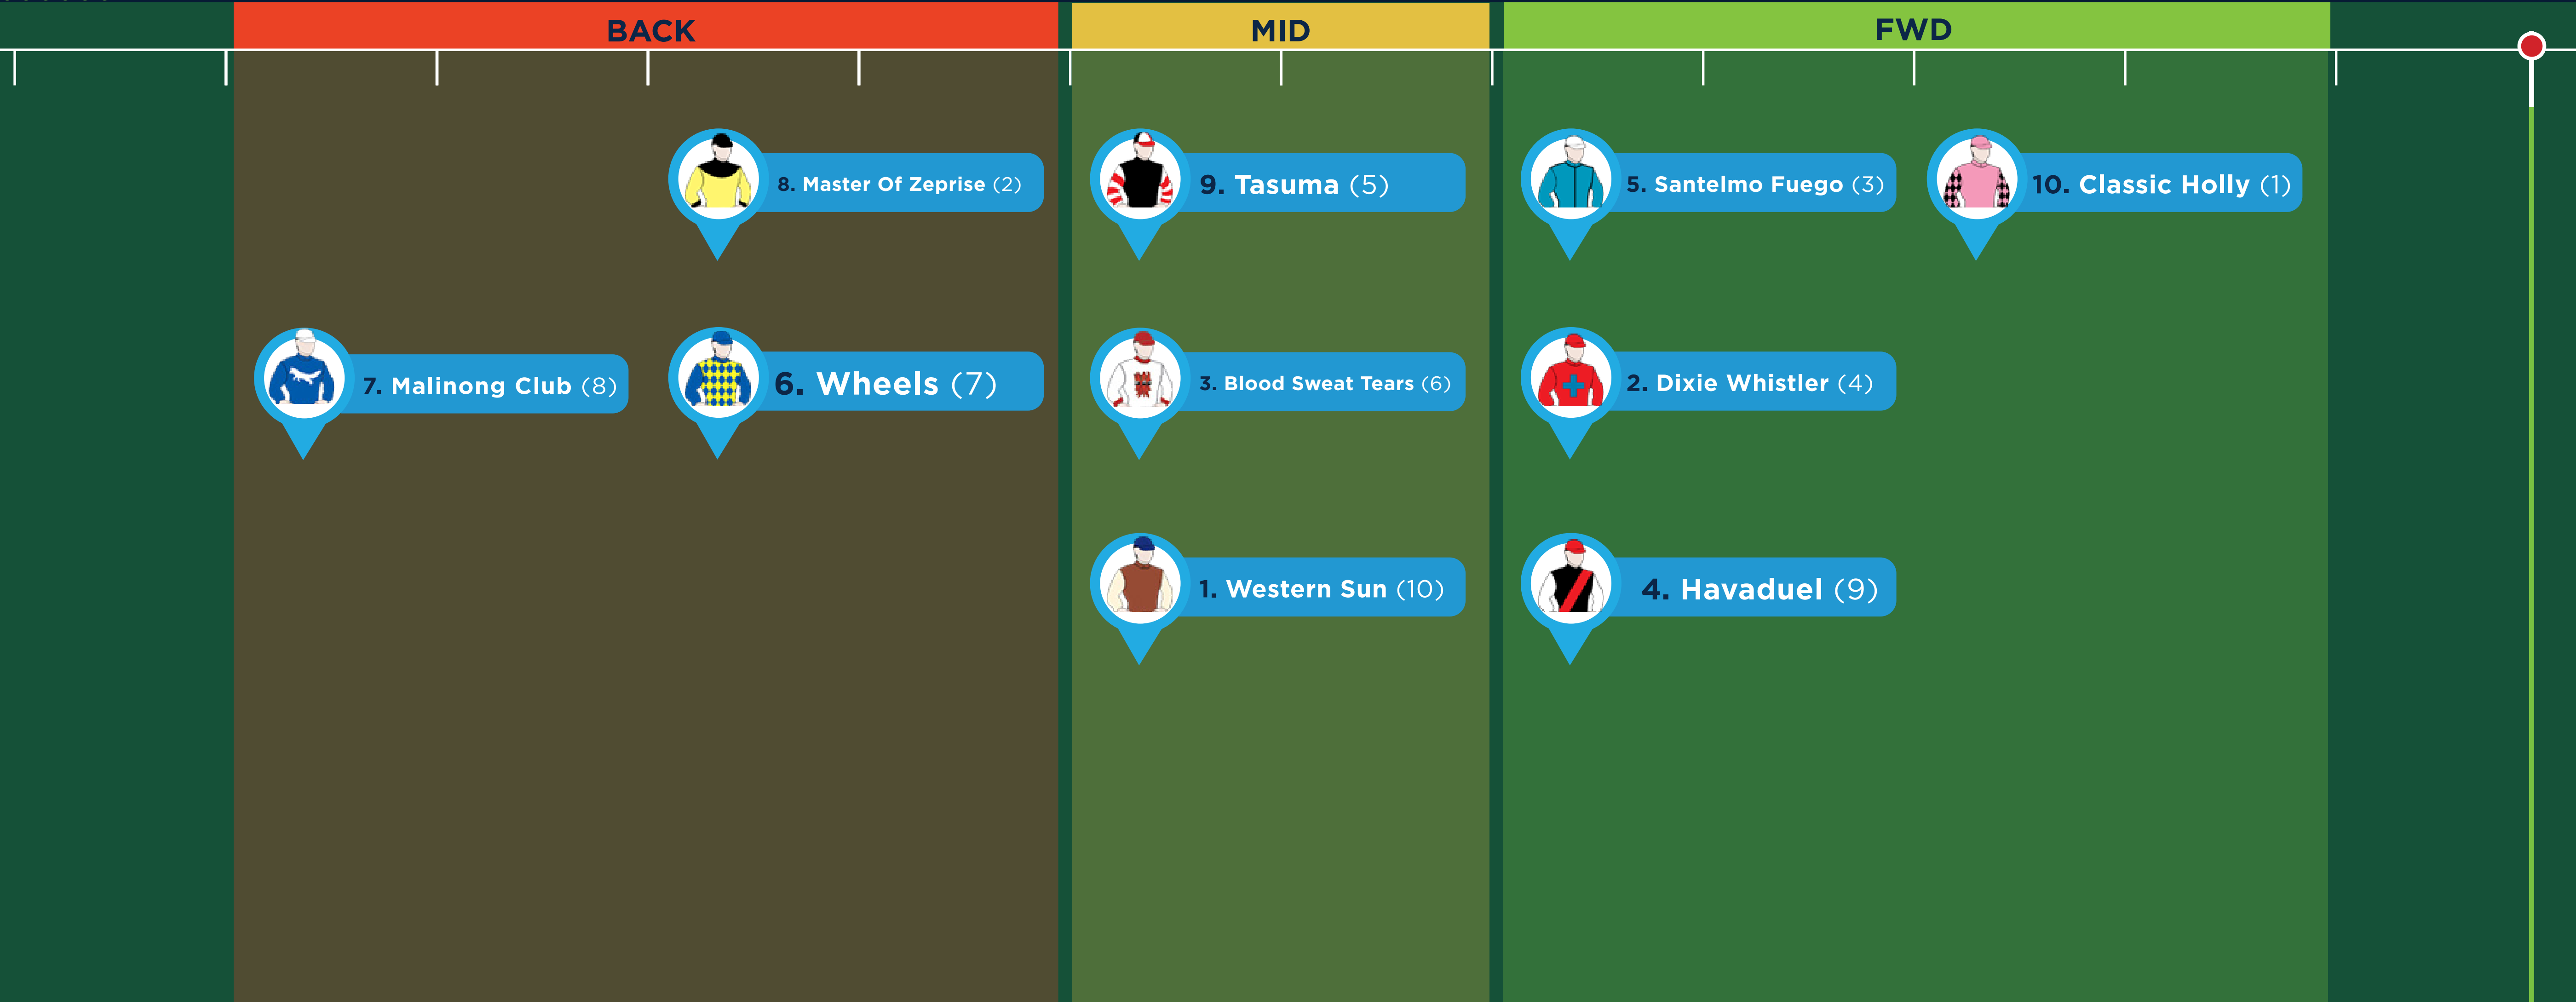

Morphettville | 4. TAB Adelaide Cup Day - Monday March 13th Handicap 2000m 2:02pm | Good 4

Speed = AVERAGE