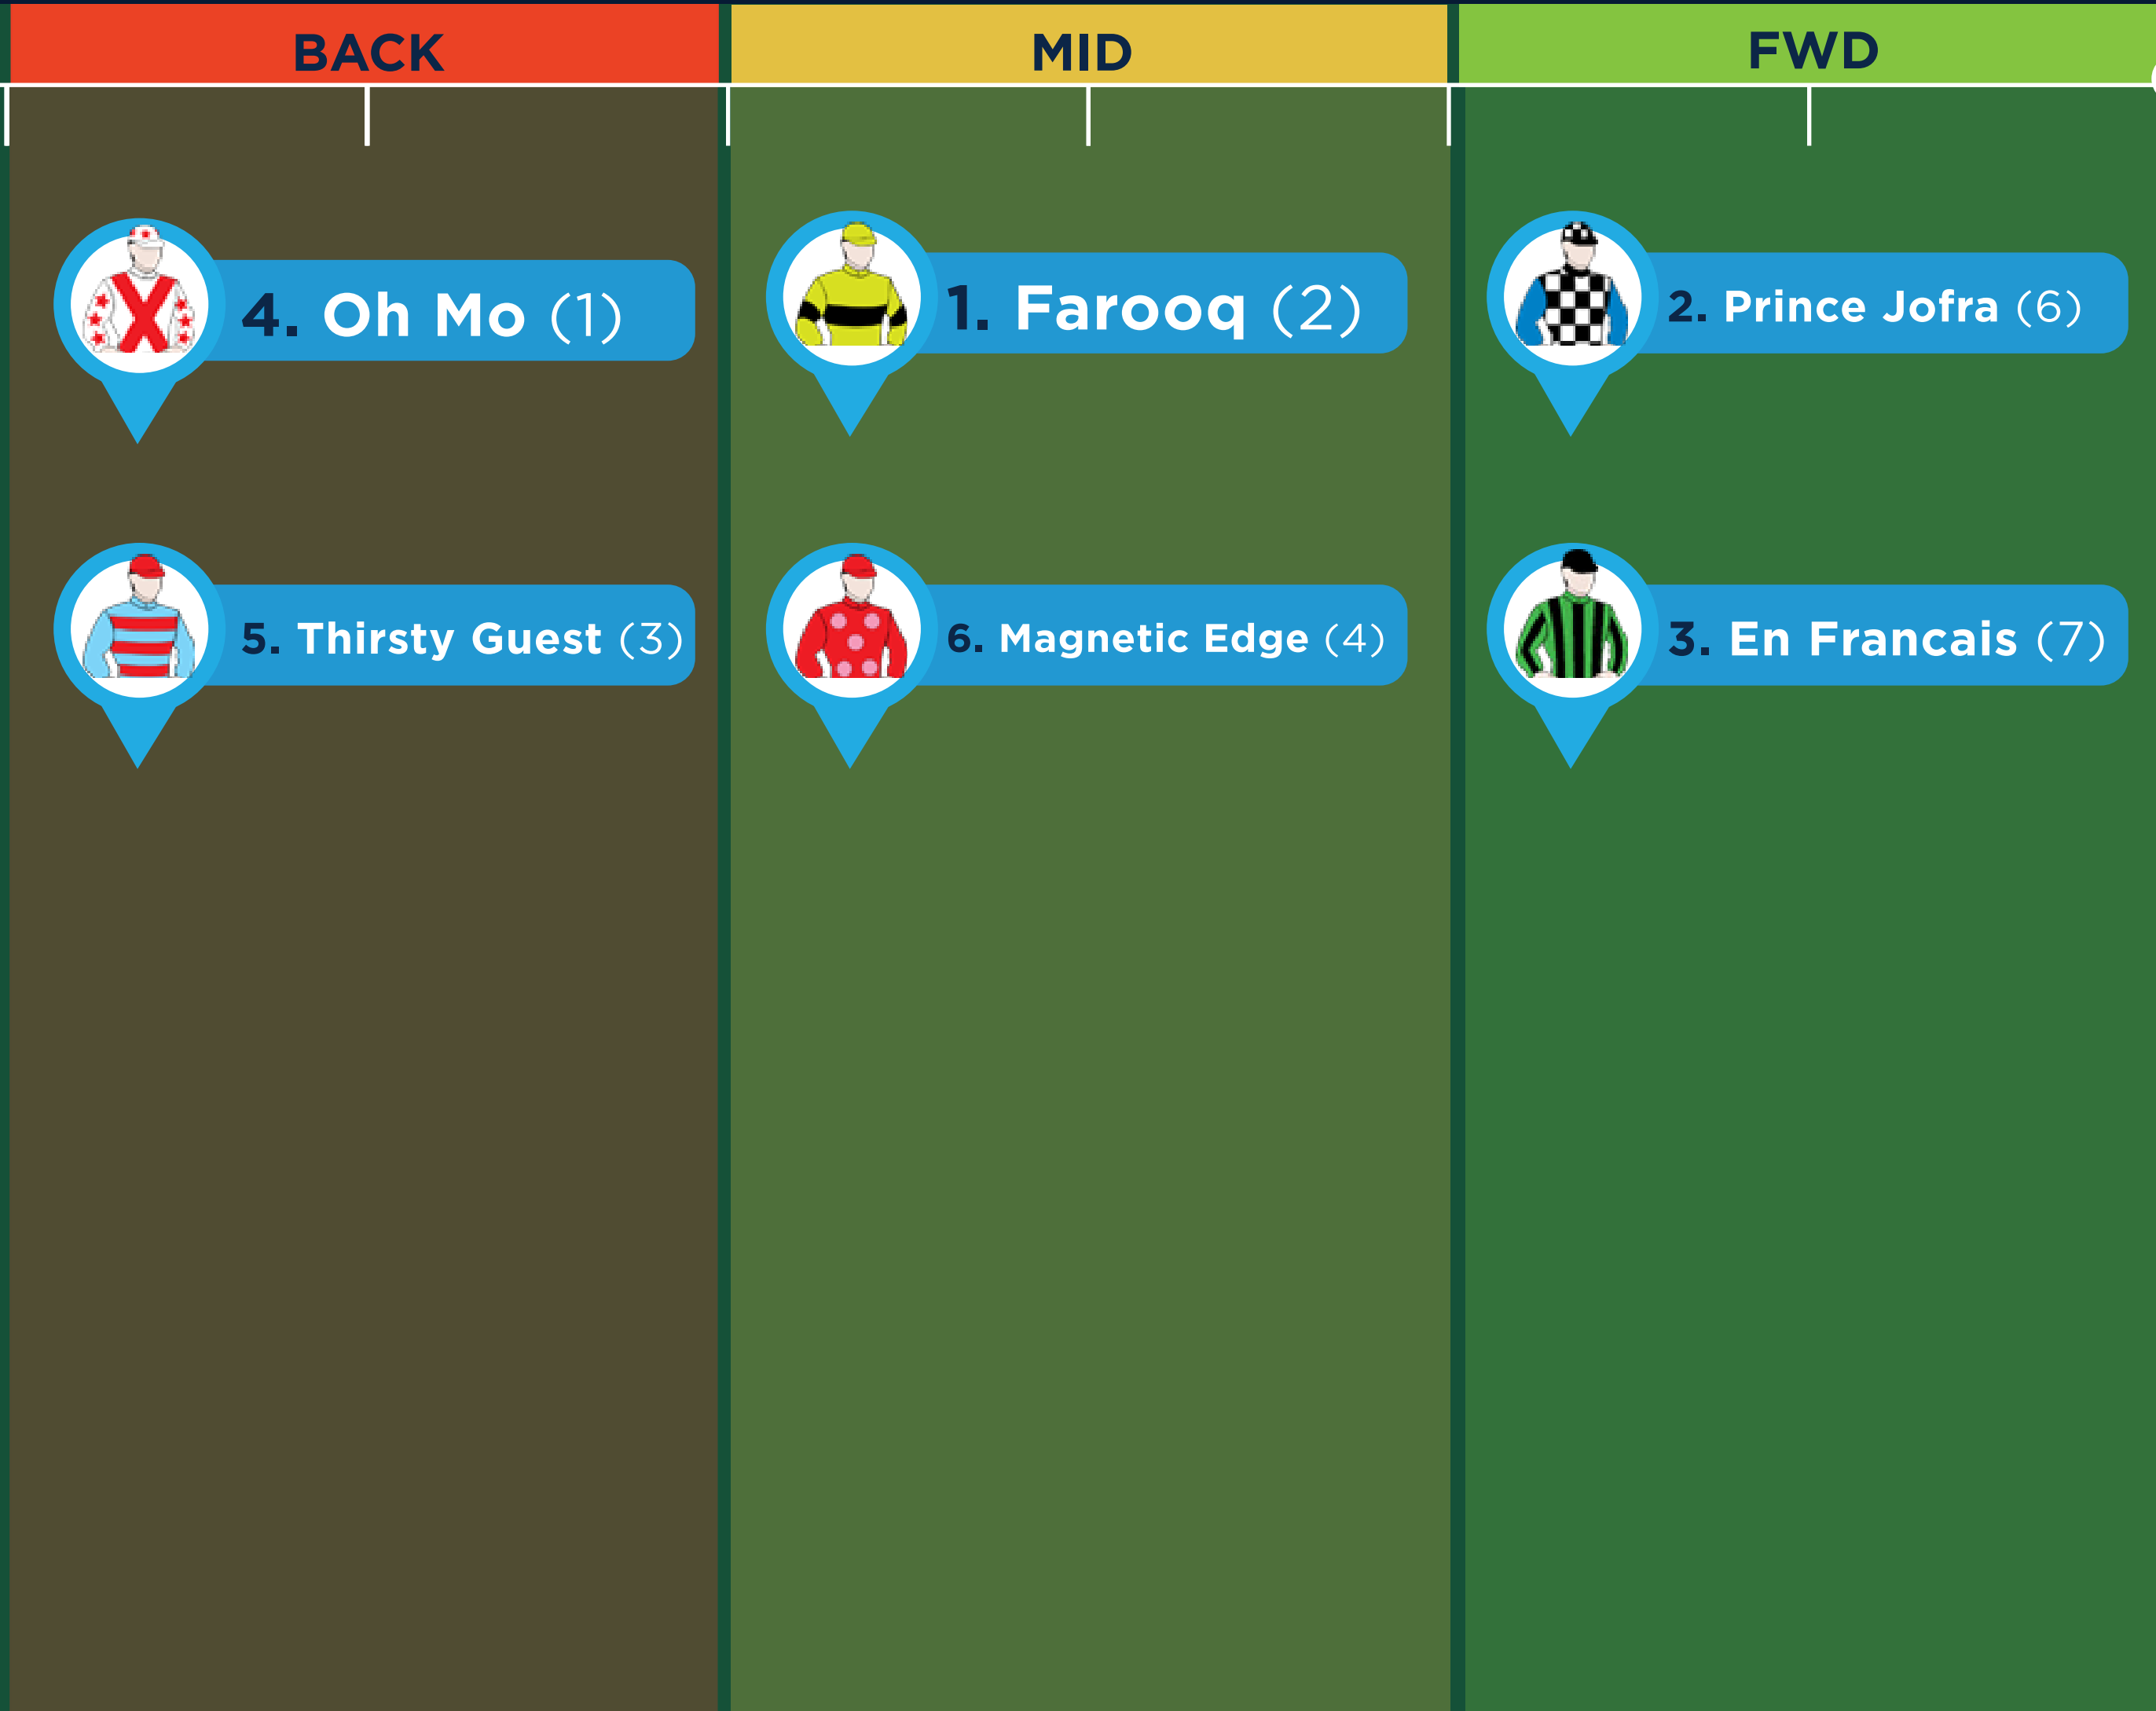

Racing SA Speed Maps

Morphettville | 1. Zonte's Footstep Handicap (Heat of TAB Happy Trails Series) 1600m 12:32pm | Good 4

Speed = BELOW AVG

Racing SA Speed Maps

Morphettville | 2. Boileau Business Technology Handicap 1800m 1:07pm | Good 4

Speed = SLOW

BACK

MID

FWD

6. Wheels (4)

2. Jenkins (1)

4. Poison Chalice (2)

8. Superior Sam (5)

BACK

MID

FWD

4. Lord Valen (4)

7. Voltage Point (3)

6. Sundogg (1)

5. Pride Of Shalaa (8)

8. Alibis (5)

6. Velaro (1)

3. Apache Star (2)

7. Shinseki (6)

8. Ice Ghost (8)

1. All So Clear (5)

4. Test The Law (3)

5. Caliburn (7)

Racing SA Speed Maps